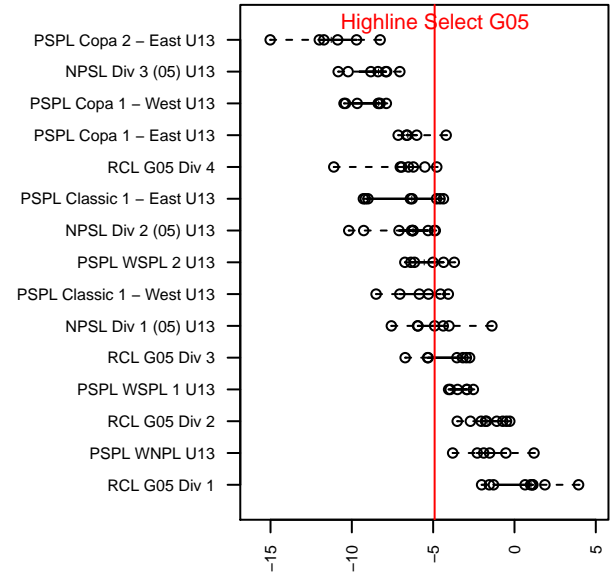

Venues played:
 2017 Seattle Cup GU13 Gold
 2017 Eastside FC Cup GU13 Silver
 2017 River Jam Copa U14
 2017 NPSL Division 1 (05) U13
 2017 Founders Cup G05 Div A

Highline Select G05
 Dots are actual minus expected GF (blue circles) and GA (red triangles).
 Blue line is smoothed change in attack strength. Red is smoothed change in defense strength.

**attack and defense variance (black dot)
relative to other teams
and top 10 in region**

**attack and defense rating
relative to others at age
and all opponents in last 13 months**

Performance relative to 13 month average